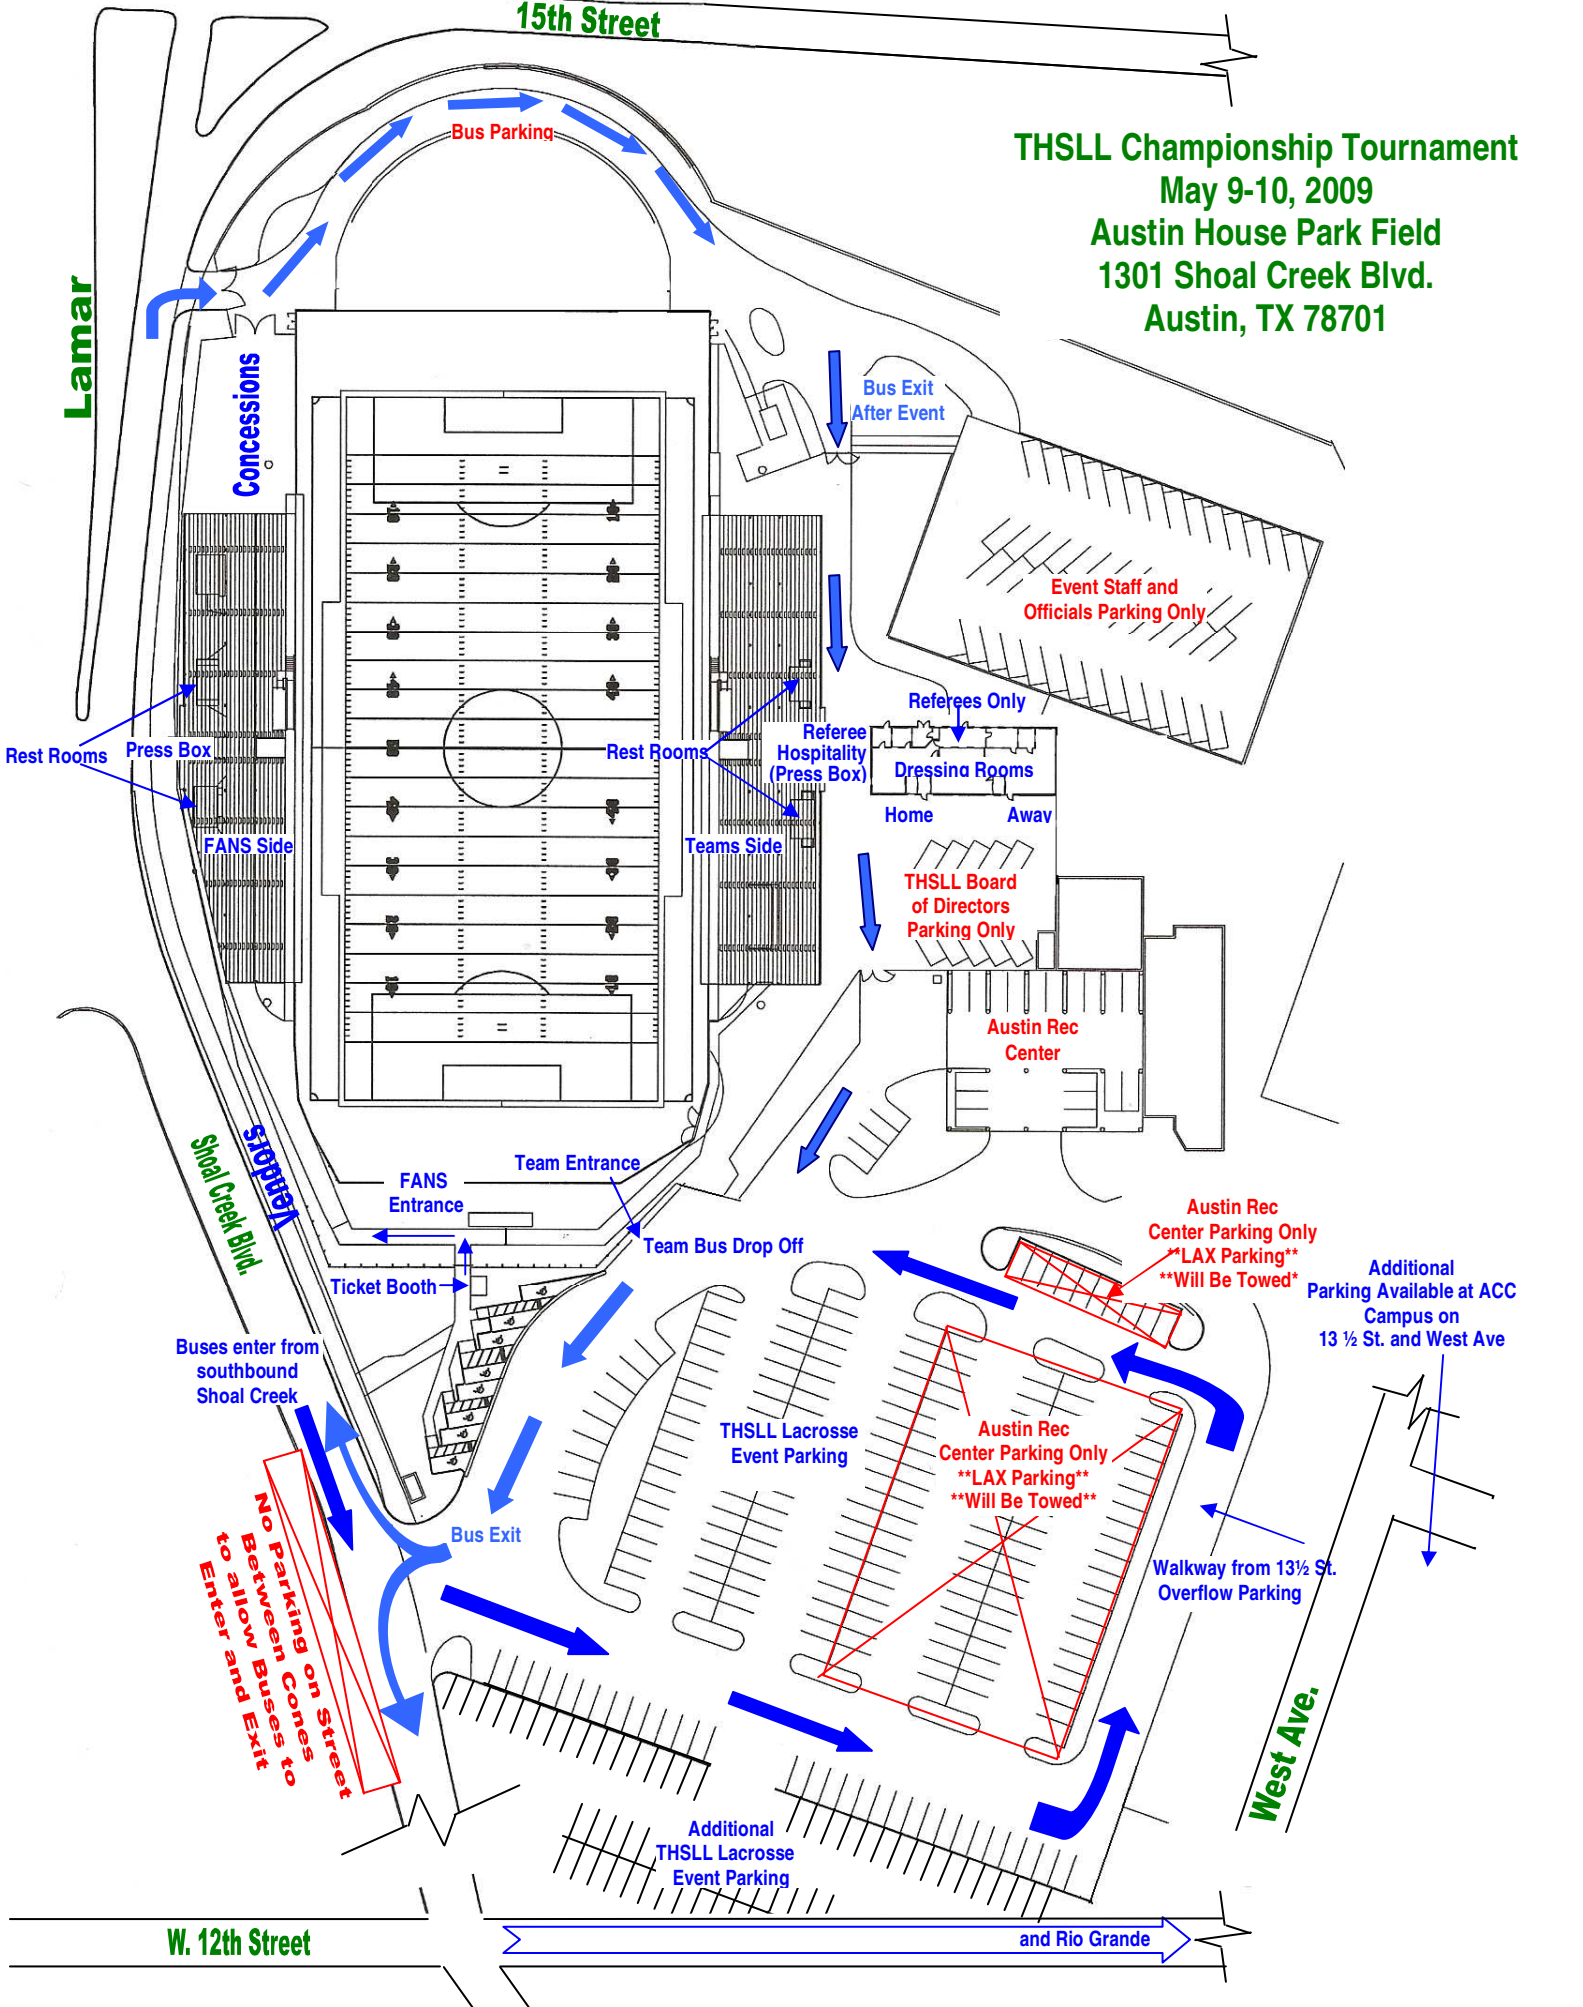

THSSL Championship Tournament
May 9-10, 2009
Austin House Park Field
1301 Shoal Creek Blvd.
Austin, TX 78701

Lamar

15th Street

Bus Parking

Concessions

Rest Rooms
Press Box
FANS Side

Rest Rooms
Referee Hospitality (Press Box)
Teams Side

Bus Exit After Event

Event Staff and Officials Parking Only

Referees Only

Dressing Rooms

Home Away

THSSL Board of Directors Parking Only

Austin Rec Center

Shoal Creek Blvd.

FANS Entrance

Team Entrance

Team Bus Drop Off

Ticket Booth

Buses enter from southbound Shoal Creek

Austin Rec Center Parking Only
LAX Parking
Will Be Towed

Additional Parking Available at ACC Campus on 13 1/2 St. and West Ave

Additional THSSL Lacrosse Event Parking

West Ave.

W. 12th Street

and Rio Grande